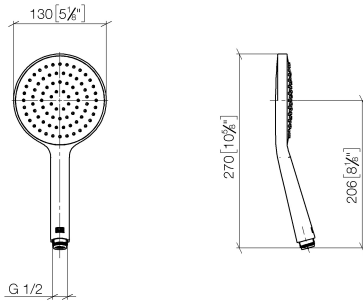

# Concealed single-lever mixer with integrated shower connection with hand shower set - Brushed Platinum

IMO

ST 050 204 8979

- metal shower hose 1750mm with integrated anti-twist protection
  - Hand shower: COMPACT RAIN, max. flow rate 10 l/min (at 3 bar)
  - spray head Ø 130 mm
- Intrinsic protection against back flow.**

**Concealed single-lever mixer with integrated shower connection with hand shower set - Brushed Platinum**

IMO

ST 050 204 8070  
mm [inches]

**Certificates**

Belgaqua\_21-025- WRAS\_2011027. LGA\_29928.  
27\_1.

---

IMO

ST 050 204 8979

Concealed single-lever mixer with integrated shower connection with hand shower set - Brushed Platinum

---

IMO

ST 050 204 8979

**Concealed single-lever mixer with integrated shower connection with hand shower set - Brushed Platinum**

IMO

ST 050 204 8070  
mm [inches]

**Flow rate chart**

**Certificates**

DVGW\_DW-  
6517DN0129.

LGA\_29983.

WRAS\_2009011.

Concealed single-lever mixer with integrated shower connection with hand shower set - Brushed Platinum