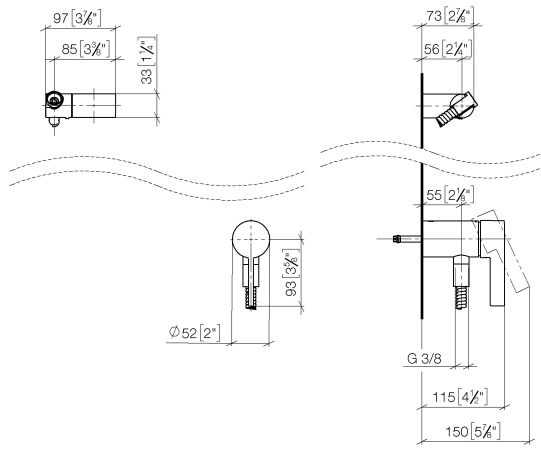

# Concealed single-lever mixer with integrated shower connection with hand shower set - Brushed Platinum

IMO

ST 050 204 8979

- metal shower hose 1750mm with integrated anti-twist protection
  - Hand shower: COMPACT RAIN, max. flow rate 10 l/min (at 3 bar)
  - spray head Ø 130 mm
- Intrinsic protection against back flow.**

**Concealed single-lever mixer with integrated shower connection with hand shower set - Brushed Platinum**

IMO

ST 050 204 8070  
mm [inches]

**Certificates**

Belgaqua\_21-025- WRAS\_2011027. LGA\_29928.  
27\_1.

ST 050 204 8979

Spare parts list

No.	Item Number	Name	Quantity used	Delivery time
1	28 060 970-06	Wall bracket swivel - Brushed Platinum	1	10
2	28 322 970-06	Metal shower hose 1/2" x 3/8" x 1750 mm - Brushed Platinum	1	2
3	36 050 970-06	Concealed single-lever mixer with integrated shower connection - Brushed Platinum	1	10