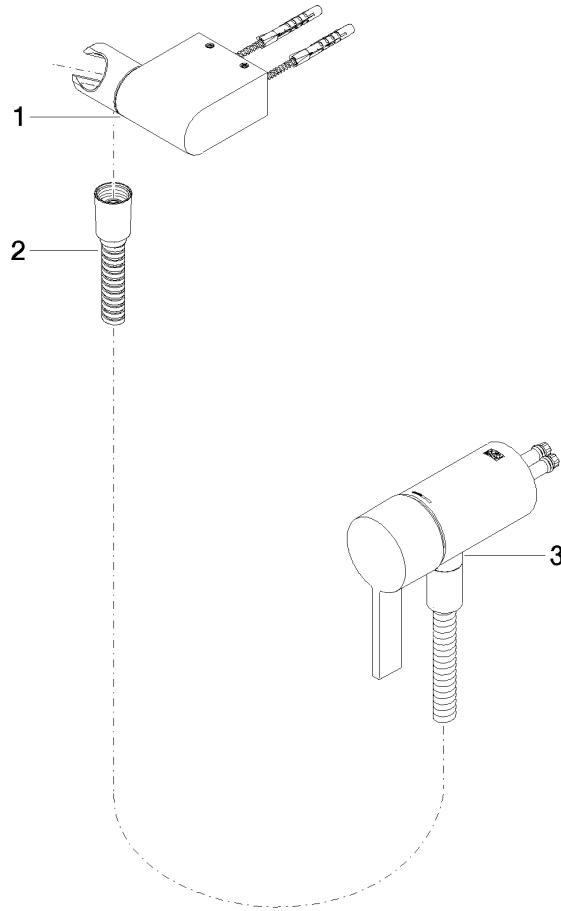

**Concealed single-lever mixer with integrated shower connection with hand shower set - Brushed Platinum**

IMO

ST 050 204 8070  
mm [inches]

**Certificates**

Belgaqua\_21-025- WRAS\_2011027. LGA\_29928.  
27\_1.

ST 050 204 8979

Spare parts list

No.	Item Number	Name	Quantity used	Delivery time
1	28 060 970-06	Wall bracket swivel - Brushed Platinum	1	10
2	28 322 970-06	Metal shower hose 1/2" x 3/8" x 1750 mm - Brushed Platinum	1	2
3	36 050 970-06	Concealed single-lever mixer with integrated shower connection - Brushed Platinum	1	10