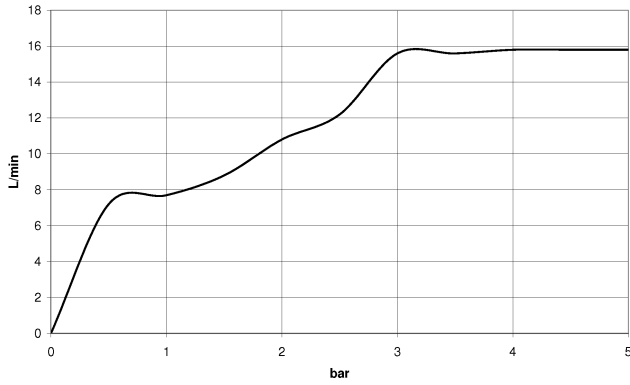

IMO

ST 050 204 8070  
mm [inches]

**Flow rate chart**

**Certificates**

DVGW\_DW-  
6517DN0129.

LGA\_29983.

WRAS\_2009011.

Concealed single-lever mixer with integrated shower connection with hand shower set - Brushed Platinum